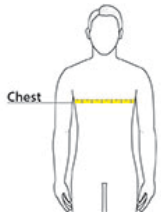

front

back

SPEC SHEET + MEASUREMENTS

Sport-Tek® Teknical Hybrid Jacket. ST940

PRODUCT MEASUREMENTS

| | XS | S | M | L | XL | 2XL | 3XL | 4XL |
|--------------------------------|--------|--------|--------|--------|--------|--------|--------|--------|
| Body Length at Back | 27 3/4 | 28 3/4 | 29 3/4 | 30 3/4 | 31 3/4 | 32 3/4 | 33 1/4 | 33 3/4 |
| Chest | 18 3/4 | 20 1/4 | 21 3/4 | 23 1/4 | 24 3/4 | 26 1/4 | 28 1/4 | 30 1/4 |
| Sleeve Length from Center Back | 34 5/8 | 35 1/4 | 35 7/8 | 36 1/2 | 37 1/8 | 37 3/4 | 38 1/2 | 39 1/4 |

Body Length at Back: Measured from high point shoulder to finished hem at back.

Chest: Measured across the chest one inch below armhole when laid flat.

Sleeve Length from Center Back: Measure from Center Back neck to shoulder point to sleeve hem.

SIZE CHARTS

| | XS | S | M | L | XL | 2XL | 3XL | 4XL |
|-------|-------|-------|-------|-------|-------|-------|-------|-------|
| Chest | 32-34 | 35-37 | 38-40 | 41-43 | 44-46 | 47-49 | 50-53 | 54-57 |

SPEC SHEET + MEASUREMENTS

Sport-Tek® Technical Hybrid Jacket. ST940

HOW TO MEASURE

CHEST

Measure under the arm and around the fullest part of the chest with arms down, keeping tape horizontal.

COLORS

Black
PMS BLACK
C